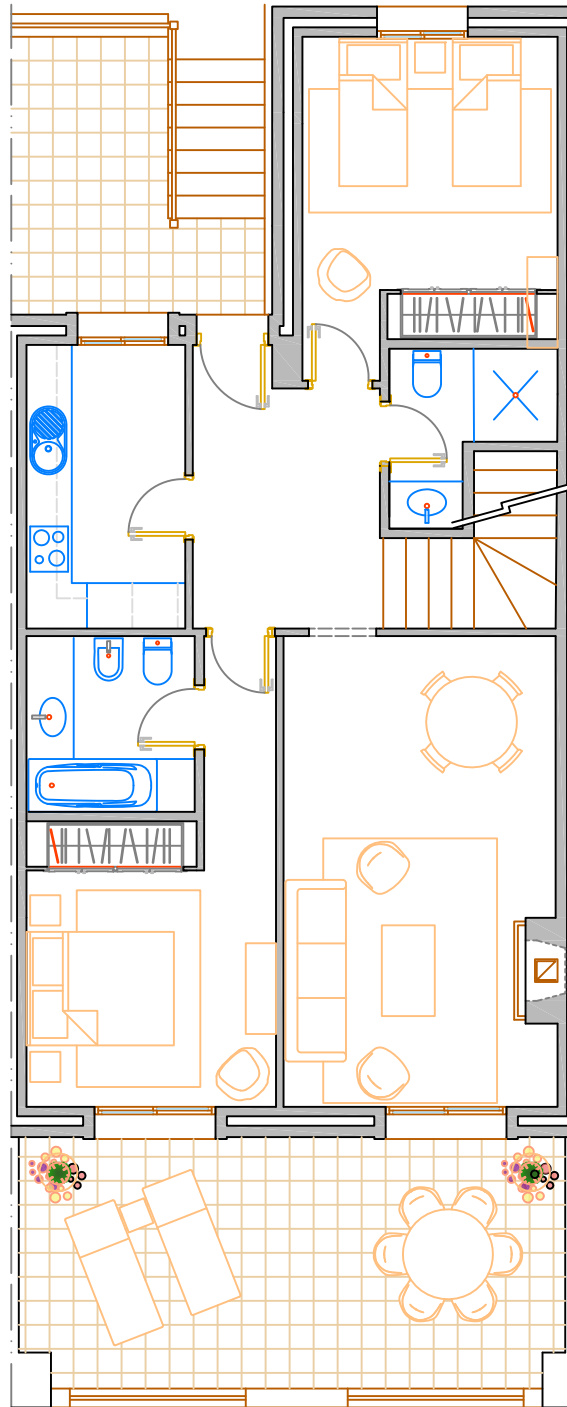

*High quality finishes including
marble floors, fire places, built
in wardrobes and domotics.*

Type One

*Standard 2 bedroom apartment,
90m² built plus 13m² terrace.*

Type One - Ground Floor

Type Two

*Triplex 2 bedroom penthouse,
105m² built plus 24m² terrace.*

Type Two - Ground Floor

Type Two - First Floor

0 1 2 3 4 5m.
graph scale

Type Two - Solarium

Type Three

*Duplex 3 bedroom penthouse,
110m² built plus 60m² terrace.*

Type Three - Ground Floor

Type Three - First Floor