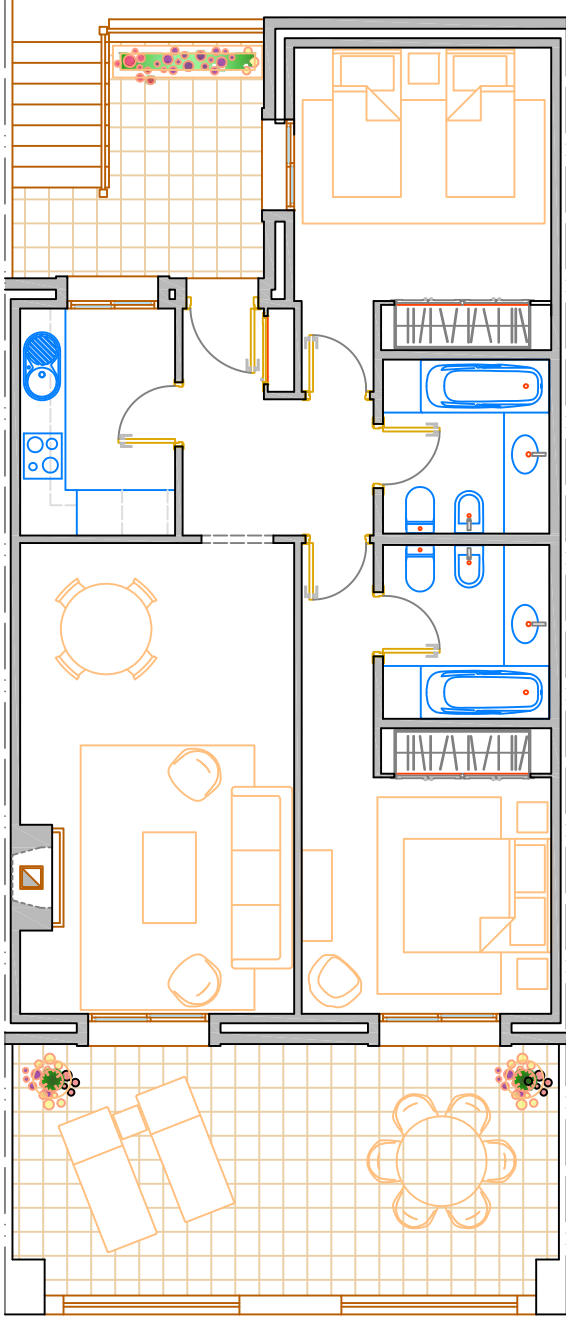

*High quality finishes including
marble floors, fire places, built
in wardrobes and domotics.*

Type One

*Standard 2 bedroom apartment,
90m² built plus 13m² terrace.*

Type One - Ground Floor

Type Two

*Triplex 2 bedroom penthouse,
105m² built plus 24m² terrace.*

Type Two - Ground Floor

Type Two - First Floor

0 1 2 3 4 5m.
graph scale

Type Two - Solarium

Type Three

*Duplex 3 bedroom penthouse,
110m² built plus 60m² terrace.*

Type Three - Ground Floor

Type Three - First Floor