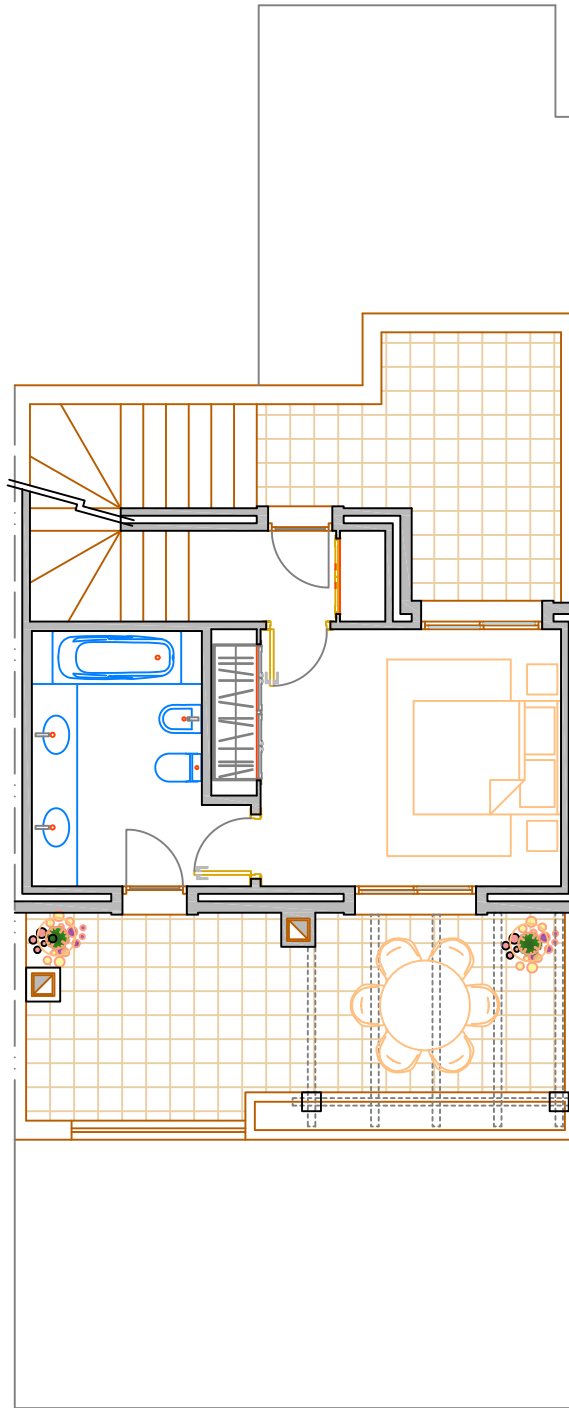

*High quality finishes including
marble floors, fire places, built
in wardrobes and domotics.*

Type One

*Standard 2 bedroom apartment,
90m² built plus 13m² terrace.*

Type One - Ground Floor

Type Two

*Triplex 2 bedroom penthouse,
105m² built plus 24m² terrace.*

Type Two - Ground Floor

Type Two - First Floor

0 1 2 3 4 5m.
graph scale

Type Two - Solarium

Type Three

*Duplex 3 bedroom penthouse,
110m² built plus 60m² terrace.*

Type Three - Ground Floor

Type Three - First Floor