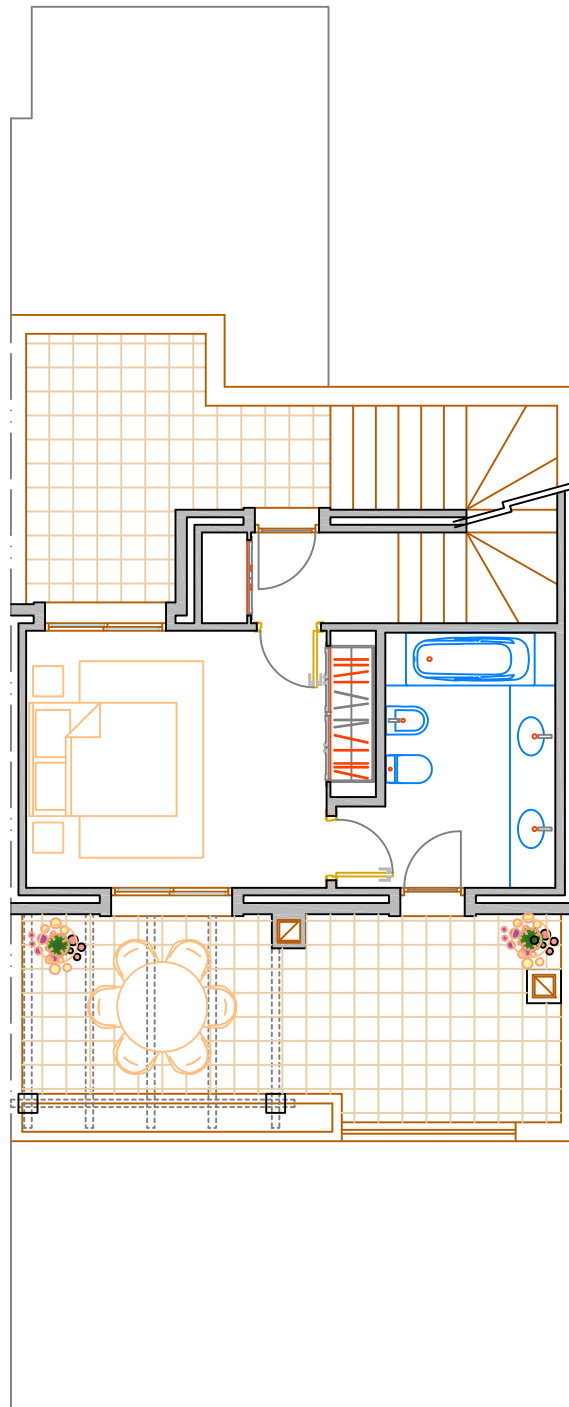

*High quality finishes including
marble floors, fire places, built
in wardrobes and domotics.*

Type One

*Standard 2 bedroom apartment,
90m² built plus 13m² terrace.*

Type One - Ground Floor

Type Two

*Triplex 2 bedroom penthouse,
105m² built plus 24m² terrace.*

Type Two - Ground Floor

Type Two - First Floor

0 1 2 3 4 5m.
graph scale

Type Two - Solarium

Type Three

*Duplex 3 bedroom penthouse,
110m² built plus 60m² terrace.*

Type Three - Ground Floor

Type Three - First Floor