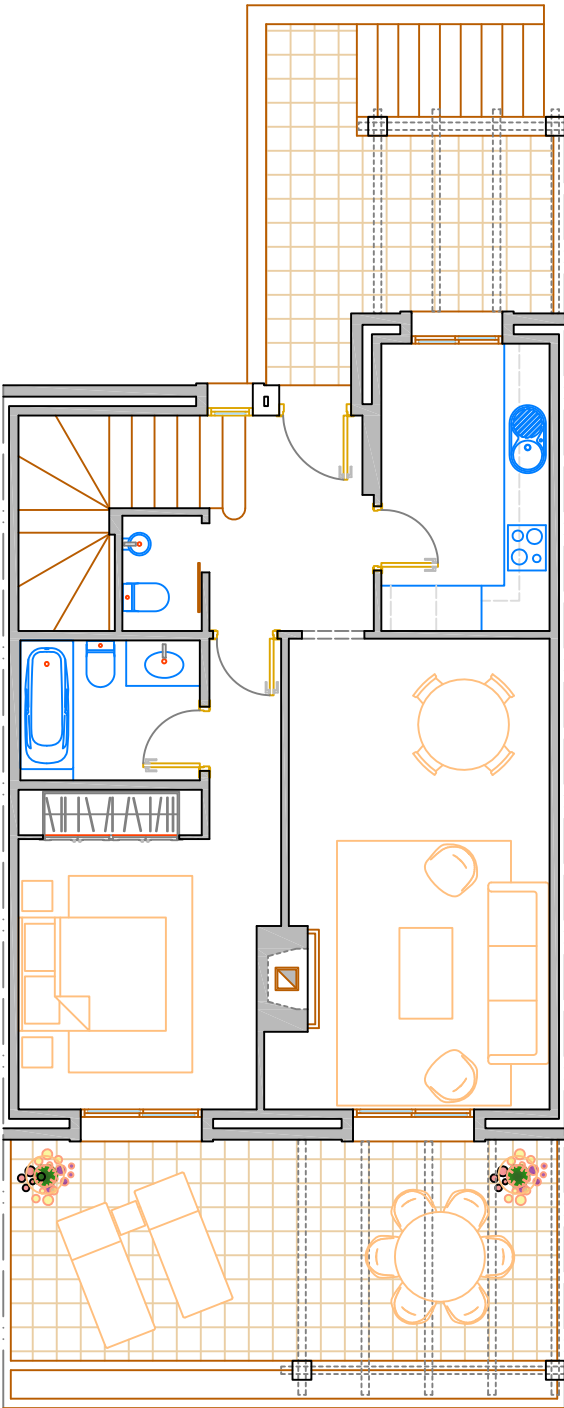

*High quality finishes including
marble floors, fire places, built
in wardrobes and domotics.*

Type One

*Standard 2 bedroom apartment,
90m² built plus 13m² terrace.*

Type One - Ground Floor

Type Two

*Triplex 2 bedroom penthouse,
105m² built plus 24m² terrace.*

Type Two - Ground Floor

Type Two - First Floor

0 1 2 3 4 5m.
graph scale

Type Two - Solarium

Type Three

*Duplex 3 bedroom penthouse,
110m² built plus 60m² terrace.*

Type Three - Ground Floor

Type Three - First Floor